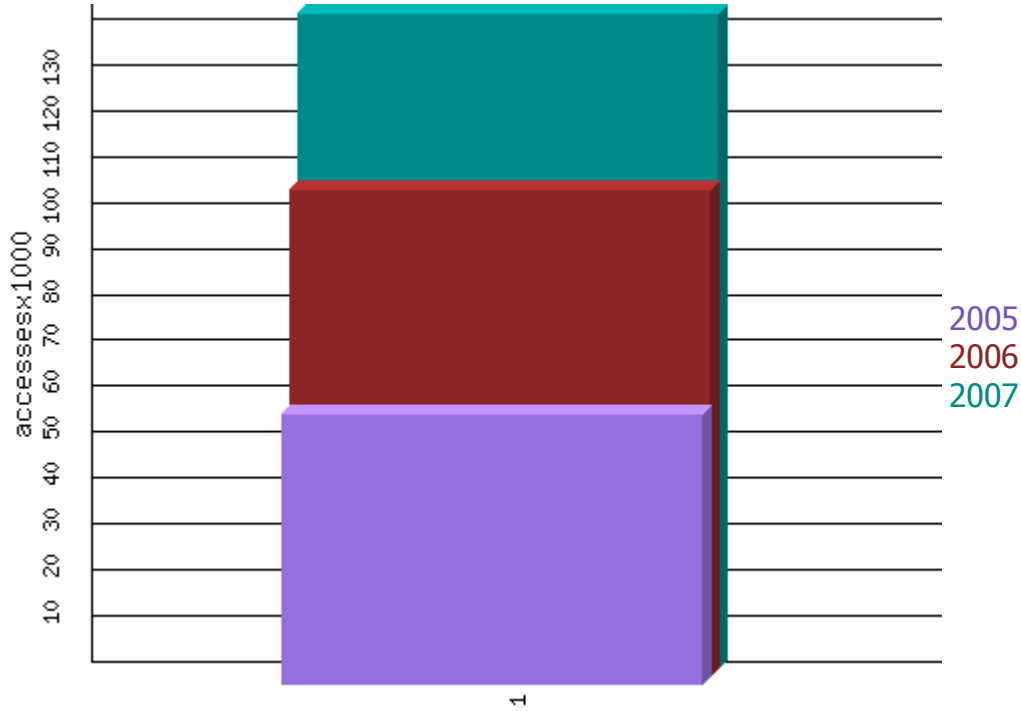

# History from 1/1/2005 to 12/31/2007

## Historical Totals

Values for completed time periods are final. Values for the reporting period currently in progress are projections, except for user-calculated functions, which are not scaled.

Unique Visitors (Best Method)	
Report Date	Accesses
<b>Total</b>	232,467
<b>Average</b>	77,489
<b>Latest</b>	143,411.20
<b>01/01/05</b>	59,353
<b>01/01/06</b>	106,501
<b>01/01/07</b>	143,411.20